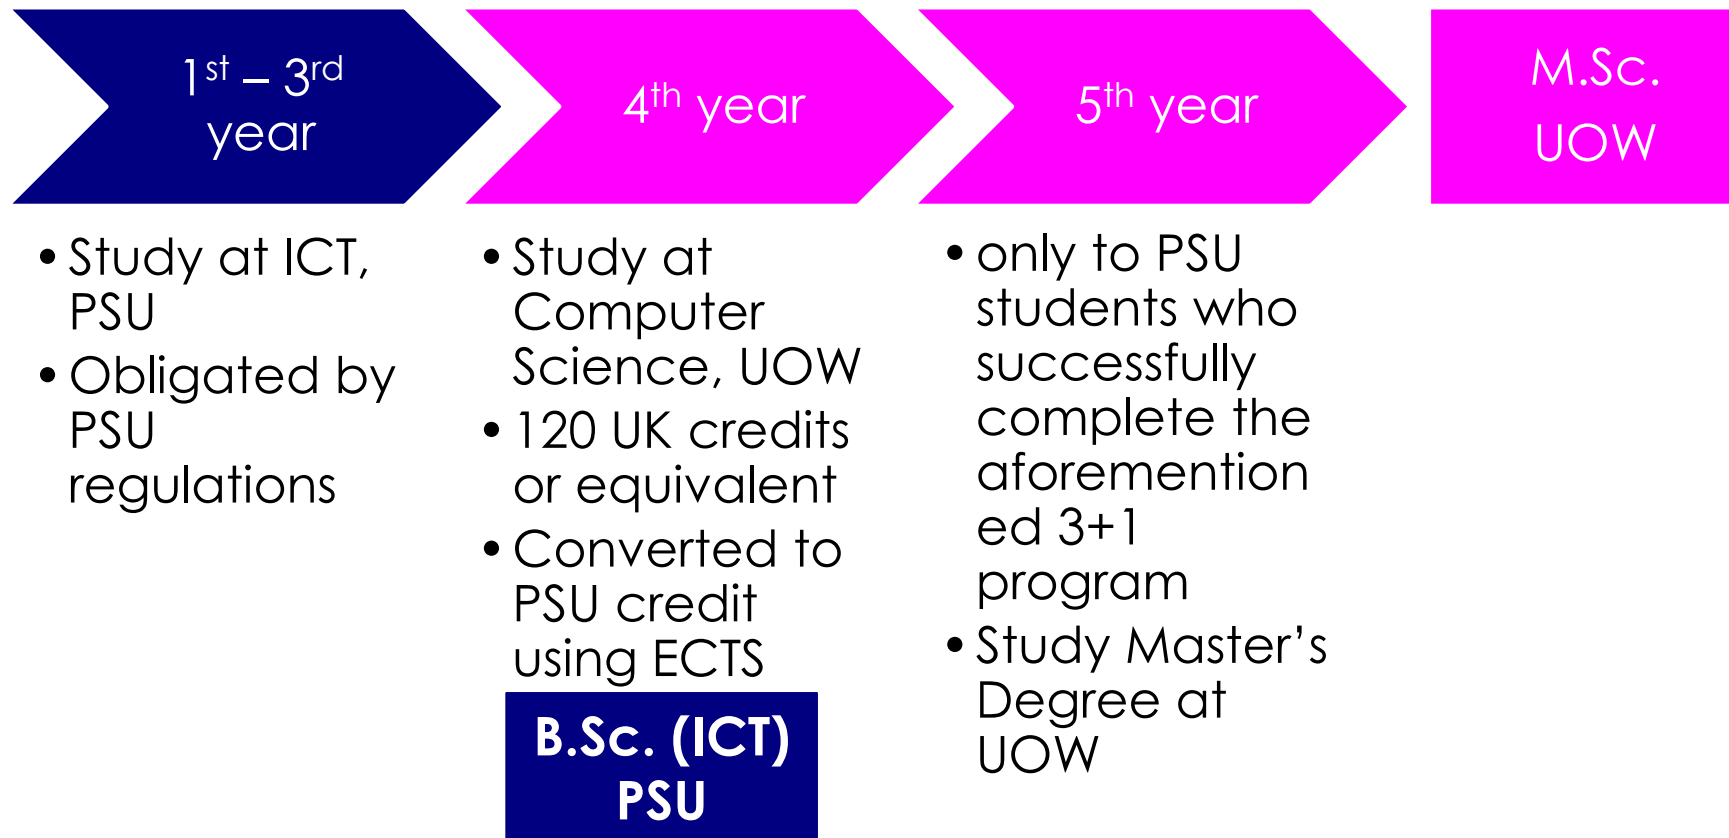

TNE ARRANGEMENT OPTION 2