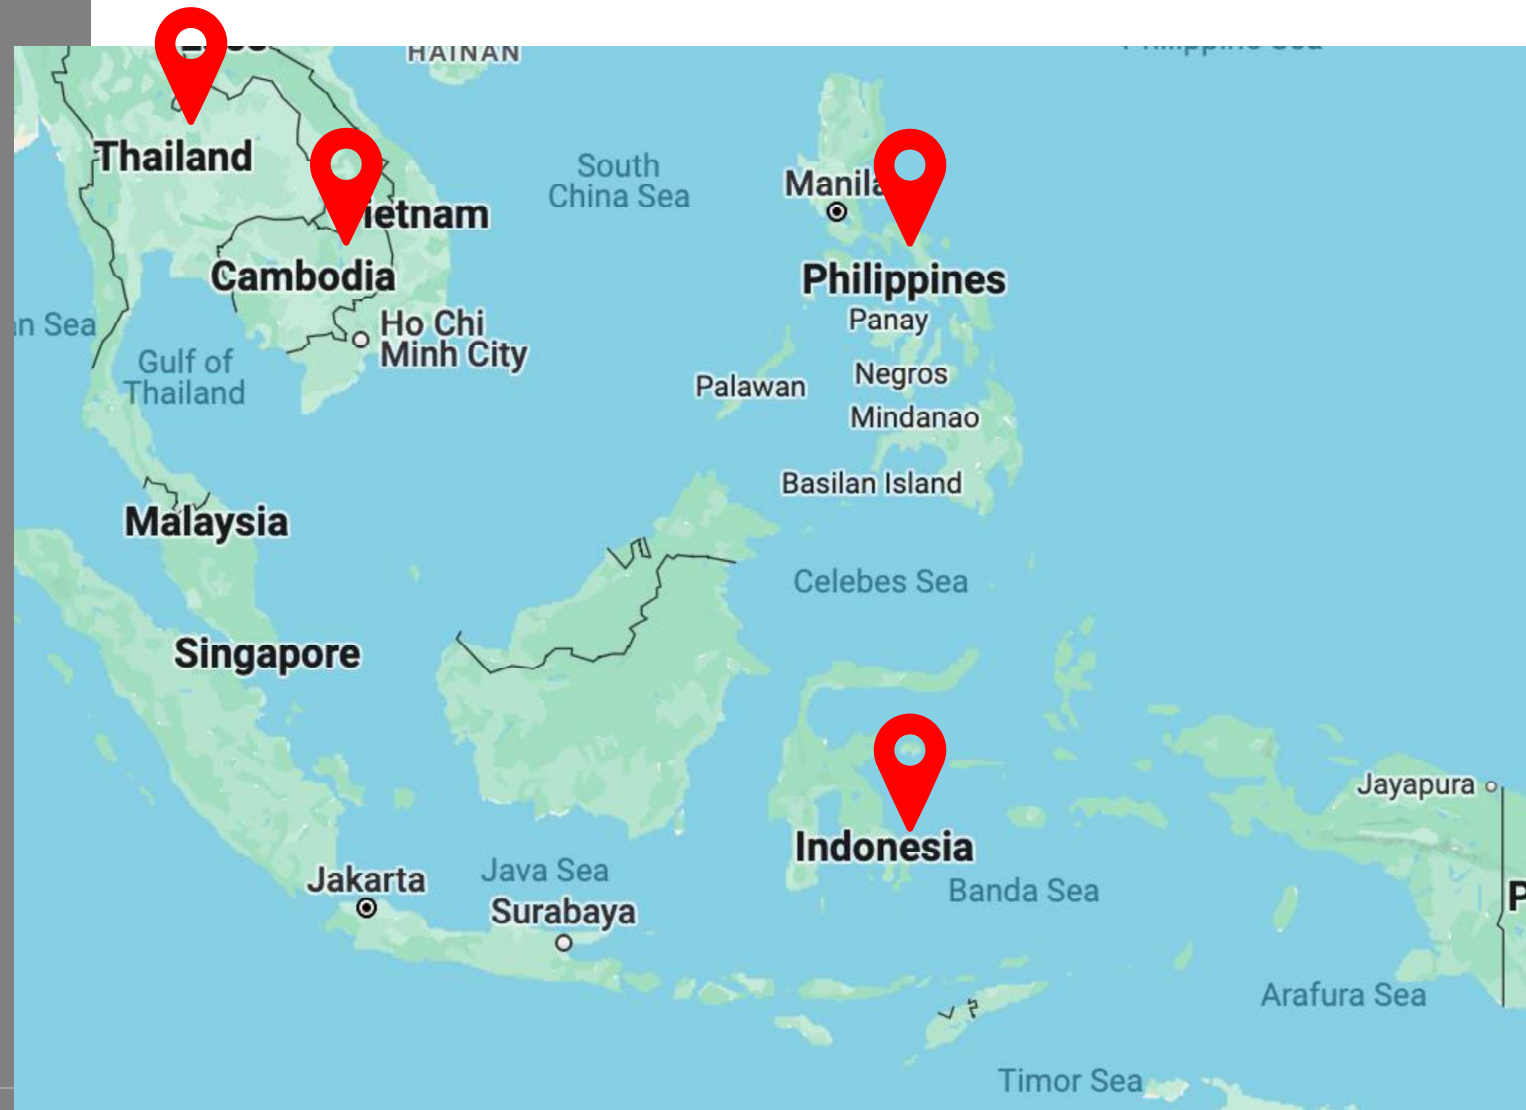

1. Be a passport holder and permanent resident from

Thailand

Indonesia

Philippines

Cambodia